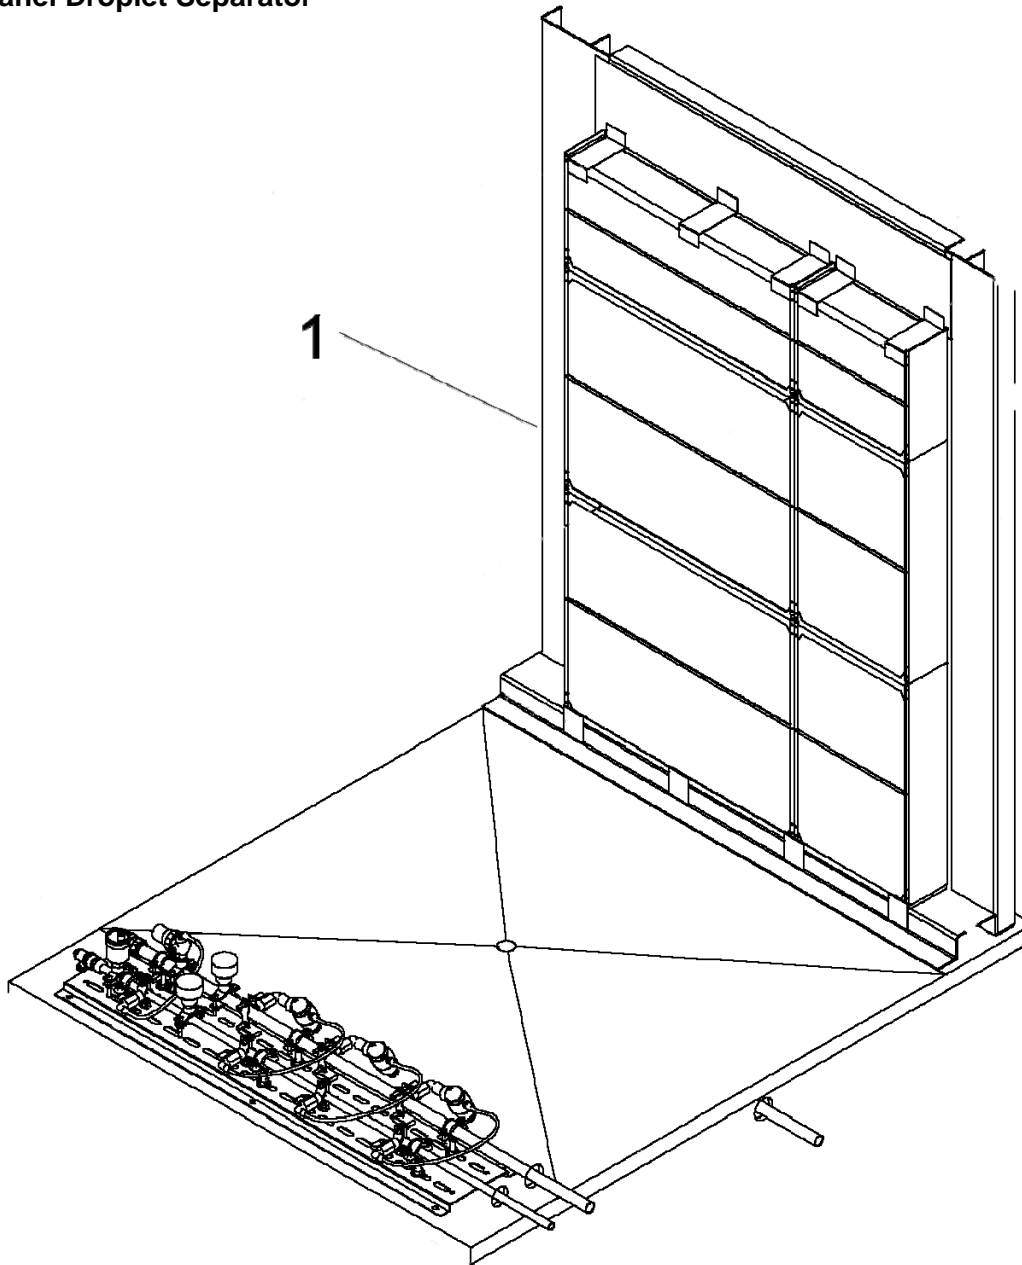

Standard 2-3 day Mainland UK delivery is charged at 3% order value subject to minimum delivery charge. Overseas delivery £POA.

All prices are valid until 31/03/09

JS600 / JS600DS / JS600M – Air Line

No	Item No	Description	£/each ex VAT
1	01336	28mm 0 1" Female Compression Fitting	POA
2	02085	1" M/M/F Tee	POA
3	01339	1/2" – 1" Bush (Plated)	POA
4	02093	1/2" – 1/8" Bush	POA
5	01043	0-10 Bar Glycerine Gauge	POA
6	01067	1" Air Regulator	POA
6a	20AG3/4000	Air Regulator Service Kit	POA
7	01050	1" Hex Nipple	POA
8	01065	1" 2 Way Valve N/C	POA
8a	2Way4000	1" 2 Way Valve Service Kit	POA
9	02085	1" M/M/F Tee (Tapped 1/8")	POA
10	01044	0-4 Bar Glycerine Gauge	POA
11	01198	1/8" Hex Nipple	POA
12	01199	1/4" – 1/8" Bush	POA
13	03002	Air Pressure Switch	POA
6a & 8a	JS600AIRKIT	JS600 Air Line Service Kit	POA

Standard 2-3 day Mainland UK delivery is charged at 3% order value subject to minimum delivery charge. Overseas delivery £POA

All prices are valid until 31/03/09

JS600M - Panel Droplet Separator

No	Item No	Description	£/each ex VAT
1	ELIM1.1	Droplet Separator Cassette 600mm (W) x 500mm (H) x 100mm (D)	POA
	ELIM2.1	Droplet Separator Cassette 600mm (W) x 250mm (H) x 100mm (D)	POA
	ELIM3.1	Droplet Separator Cassette 300mm (W) x 500mm (H) x 100mm (D)	POA
	ELIM4.1	Droplet Separator Cassette 300mm (W) x 250mm (H) x 100mm (D)	POA