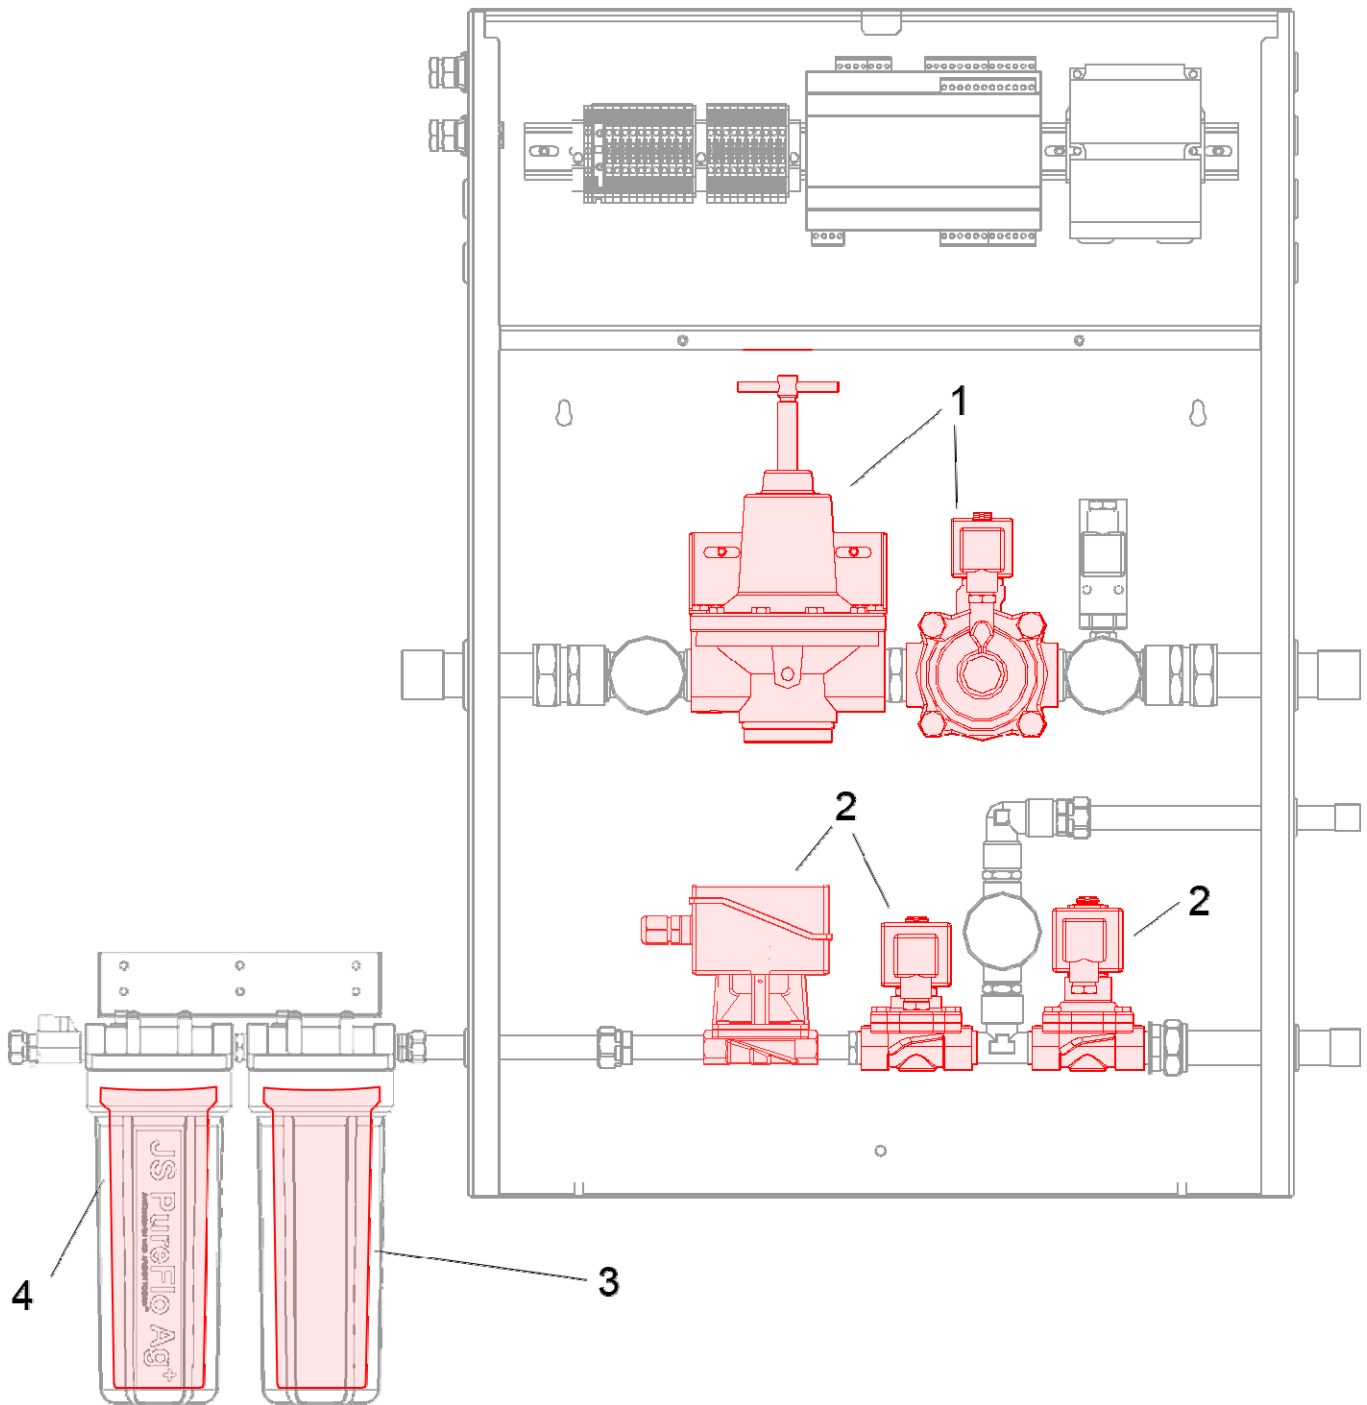

JS600M Service Kits

No	Item No	Description	£/Each Ex VAT
1	JS600AIRKIT	JS600M Air Line Service Kit	POA
2	JS600MWATERKIT	JS600M Water Line Service Kit	POA
3	155014-44	10" 5 Micron Sediment Filter	POA
4	PUREFLOAG	Pureflo Ag+ Element	POA

Standard 2-3 day Mainland UK delivery is charged at 3% order value subject to minimum delivery charge. Overseas delivery £POA

All prices are valid until 31/03/09