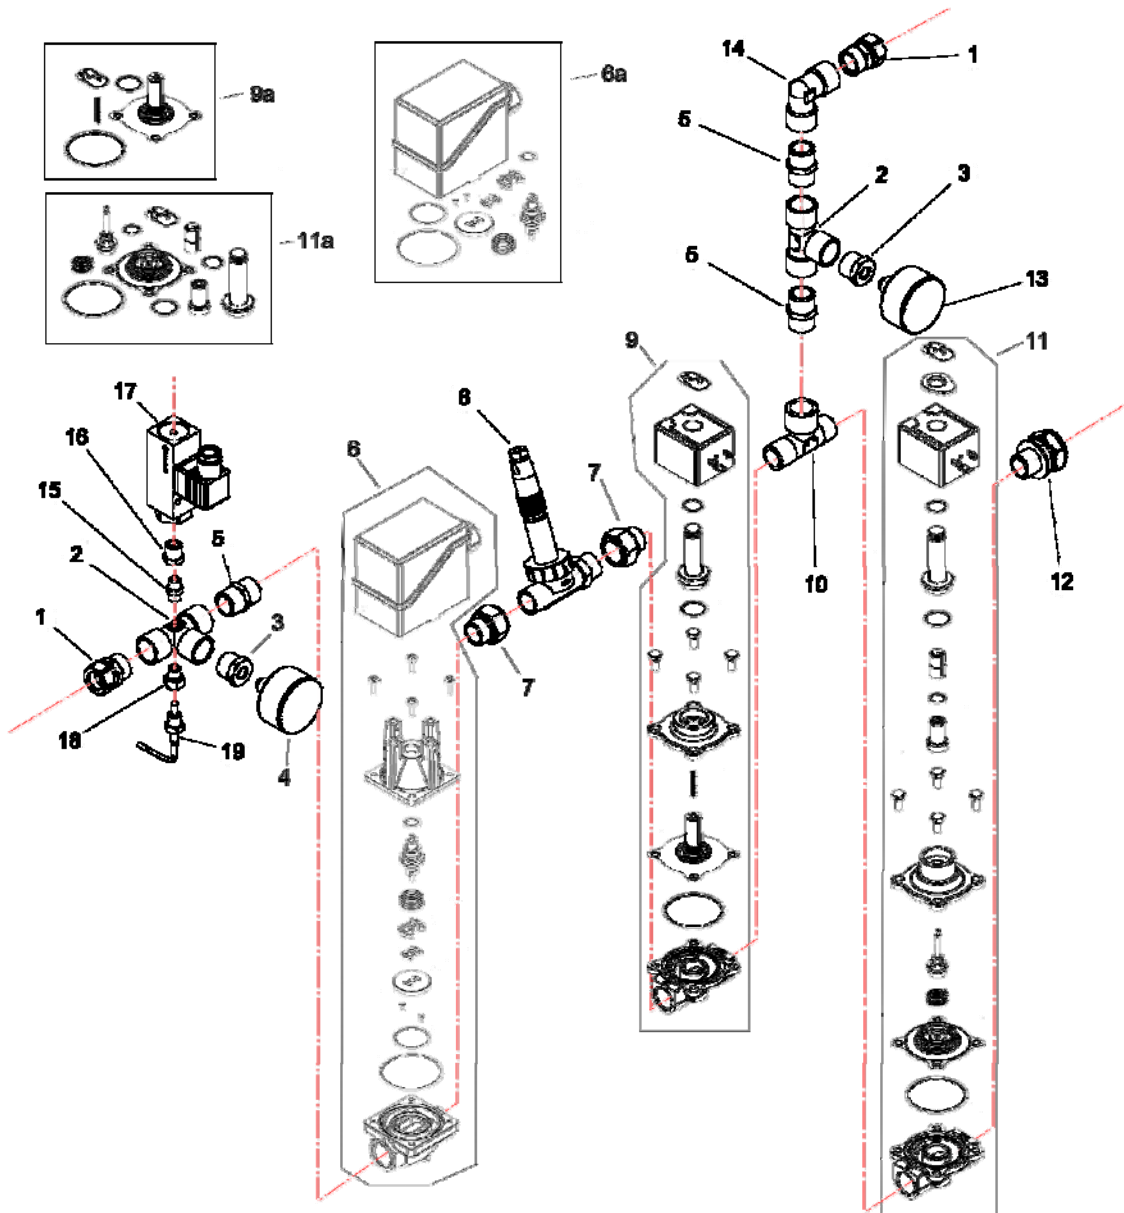

JS600M – Water Line

No	Item No	Description	£/each ex VAT
1	01327	½" Male – 15mm Compression Fitting	POA
2	01133	½" F/F/F Tee (Tapped 1/8" For Options)	POA
3	02093	½" – 1/8" Bush	POA
4	01043	0-10 Bar Glycerine Gauge	POA
5	01115	½" Hex Nipple	POA
6	03004	½" Modulating Valve	POA
6a	03012	Modulating Valve Service Kit	POA
7	50030	½" M/F Adaptor	POA
8	DPL1P2	Flow Sensor 24 – 720 L/Hr	POA
9	01033	½" 2 Way Valve N/C	POA
9a	2WAY	½" 2 Way Valve N/C Service Kit	POA
10	01138	1.2" M/M/F Tee	POA
11	01069	½" 2 Way Valve N/O	POA
11a	2WAYD	½" 2 Way Valve N/O Service Kit	POA
12	01337	½" Male – 22m Compression Fitting	POA
13	01044	0-4 Bar Glycerine Gauge	POA
14	01127	½" F/F Elbow	POA
15	01198	1/8" Hex Nipple	POA
16	01199	1/3" – 1/8" Bush	POA
17	03002	Water Pressure Switch	POA
18	01184	M/F Adaptor	POA
19	OPTION60 0TEMP	Water Temperature Sensor	POA
6a & 9a & 11a	JS600MWA TERKIT	JS600M Water Line Service Kit	POA

Standard 2-3 day Mainland UK delivery is charged at 3% order value subject to minimum delivery charge. Overseas delivery £POA

All prices are valid until 31/03/09

JS600M - Panel Droplet Separator

No	Item No	Description	£/each ex VAT
1	ELIM1.1	Droplet Separator Cassette 600mm (W) x 500mm (H) x 100mm (D)	POA
	ELIM2.1	Droplet Separator Cassette 600mm (W) x 250mm (H) x 100mm (D)	POA
	ELIM3.1	Droplet Separator Cassette 300mm (W) x 500mm (H) x 100mm (D)	POA
	ELIM4.1	Droplet Separator Cassette 300mm (W) x 250mm (H) x 100mm (D)	POA