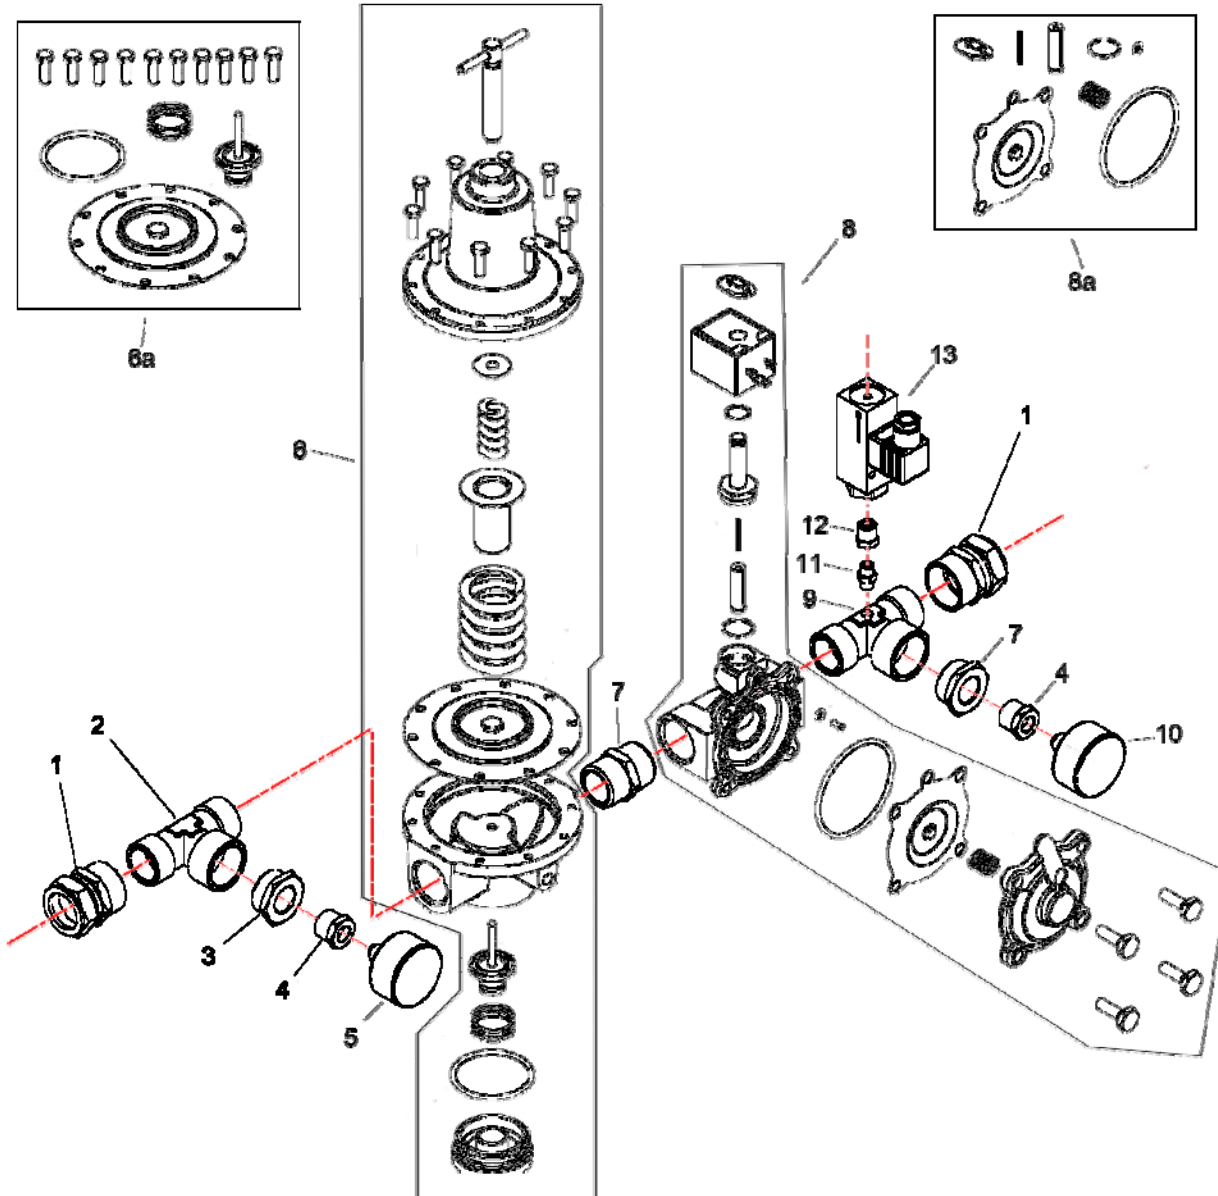

JS600M – Water Line

No	Item No	Description	£/each ex VAT
1	01327	½" Male – 15mm Compression Fitting	POA
2	01133	½" F/F/F Tee (Tapped 1/8" For Options)	POA
3	02093	½" – 1/8" Bush	POA
4	01043	0-10 Bar Glycerine Gauge	POA
5	01115	½" Hex Nipple	POA
6	03004	½" Modulating Valve	POA
6a	03012	Modulating Valve Service Kit	POA
7	50030	½" M/F Adaptor	POA
8	DPL1P2	Flow Sensor 24 – 720 L/Hr	POA
9	01033	½" 2 Way Valve N/C	POA
9a	2WAY	½" 2 Way Valve N/C Service Kit	POA
10	01138	1.2" M/M/F Tee	POA
11	01069	½" 2 Way Valve N/O	POA
11a	2WAYD	½" 2 Way Valve N/O Service Kit	POA
12	01337	½" Male – 22m Compression Fitting	POA
13	01044	0-4 Bar Glycerine Gauge	POA
14	01127	½" F/F Elbow	POA
15	01198	1/8" Hex Nipple	POA
16	01199	1/3" – 1/8" Bush	POA
17	03002	Water Pressure Switch	POA
18	01184	M/F Adaptor	POA
19	OPTION60 0TEMP	Water Temperature Sensor	POA
6a & 9a & 11a	JS600MWA TERKIT	JS600M Water Line Service Kit	POA

Standard 2-3 day Mainland UK delivery is charged at 3% order value subject to minimum delivery charge. Overseas delivery £POA.

All prices are valid until 31/03/09

JS600 / JS600DS / JS600M – Air Line

No	Item No	Description	£/each ex VAT
1	01336	28mm 0 1" Female Compression Fitting	POA
2	02085	1" M/M/F Tee	POA
3	01339	1/2" – 1" Bush (Plated)	POA
4	02093	1/2" – 1/8" Bush	POA
5	01043	0-10 Bar Glycerine Gauge	POA
6	01067	1" Air Regulator	POA
6a	20AG3/4000	Air Regulator Service Kit	POA
7	01050	1" Hex Nipple	POA
8	01065	1" 2 Way Valve N/C	POA
8a	2Way4000	1" 2 Way Valve Service Kit	POA
9	02085	1" M/M/F Tee (Tapped 1/8")	POA
10	01044	0-4 Bar Glycerine Gauge	POA
11	01198	1/8" Hex Nipple	POA
12	01199	1/4" – 1/8" Bush	POA
13	03002	Air Pressure Switch	POA
6a & 8a	JS600AIRKIT	JS600 Air Line Service Kit	POA