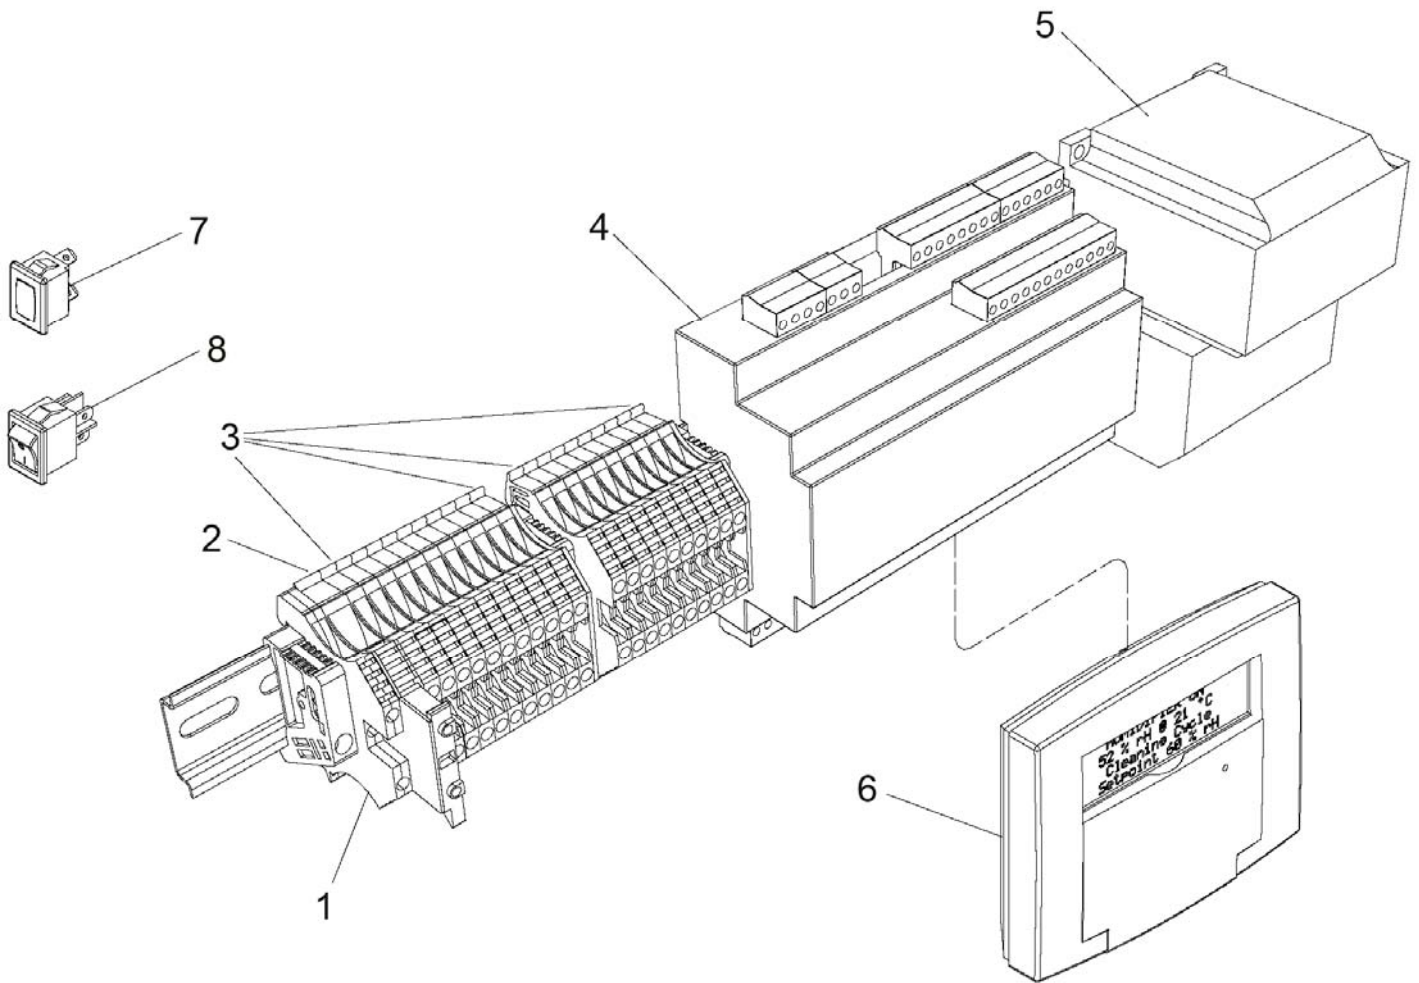

Standard 2-3 day Mainland UK delivery is charged at 3% order value subject to minimum delivery charge. Overseas delivery £POA.

All prices are valid until 31/03/09

JS600 / JS600DS / JS600M – Air Line

No	Item No	Description	£/each ex VAT
1	01336	28mm 0 1" Female Compression Fitting	POA
2	02085	1" M/M/F Tee	POA
3	01339	1/2" – 1" Bush (Plated)	POA
4	02093	1/2" – 1/8" Bush	POA
5	01043	0-10 Bar Glycerine Gauge	POA
6	01067	1" Air Regulator	POA
6a	20AG3/4000	Air Regulator Service Kit	POA
7	01050	1" Hex Nipple	POA
8	01065	1" 2 Way Valve N/C	POA
8a	2Way4000	1" 2 Way Valve Service Kit	POA
9	02085	1" M/M/F Tee (Tapped 1/8")	POA
10	01044	0-4 Bar Glycerine Gauge	POA
11	01198	1/8" Hex Nipple	POA
12	01199	1/4" – 1/8" Bush	POA
13	03002	Air Pressure Switch	POA
6a & 8a	JS600AIRKIT	JS600 Air Line Service Kit	POA

Standard 2-3 day Mainland UK delivery is charged at 3% order value subject to minimum delivery charge. Overseas delivery £POA

All prices are valid until 31/03/09

JS600M - Panel Droplet Separator

No	Item No	Description	£/each ex VAT
1	ELIM1.1	Droplet Separator Cassette 600mm (W) x 500mm (H) x 100mm (D)	POA
	ELIM2.1	Droplet Separator Cassette 600mm (W) x 250mm (H) x 100mm (D)	POA
	ELIM3.1	Droplet Separator Cassette 300mm (W) x 500mm (H) x 100mm (D)	POA
	ELIM4.1	Droplet Separator Cassette 300mm (W) x 250mm (H) x 100mm (D)	POA

Standard 2-3 day Mainland UK delivery is charged at 3% order value subject to minimum delivery charge .
Overseas delivery £POA

All prices are valid until 31/03/09

JS600DS / JS600M – Microprocessor loom

No	Item No	Description	£/each ex VAT
1	01210	Earth terminal	POA
2	01212	Fuse terminal	POA
3	01207	Plain terminal	POA
4	JETSPRAYMC	Jetspray mc controller	POA
5	TRAF075S	Transformer 75VA	POA
6	JETSPRAYMCDISP	JetSpray Display + 10m cable	POA
7	01257	Power light	POA
8	01256	Power switch	POA